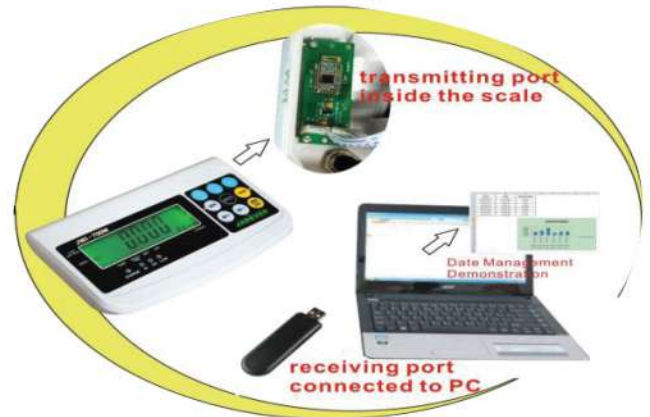

# Bluetooth Device

## Features

- innovative bluetooth modules for Jadever scale.
- Long transmission distance up to 30m.
- Low power consumption.
- Compact size, neat component layout
- Reliable communication , outstanding performance.
- Bluetooth could works with jadever indicator , counting scale , weihging scale , price scale , and balance.

## Setting

1. Prepare one computer ( win2000/xp/vista/win7/win8/Linux) or Android pad
2. Scale setting : "PERI =" U-KEY" / "BAUD" = "9600"  
"PRT.M = "KEY"/"STABLE" / "RTC" = "ON"/"OFF"