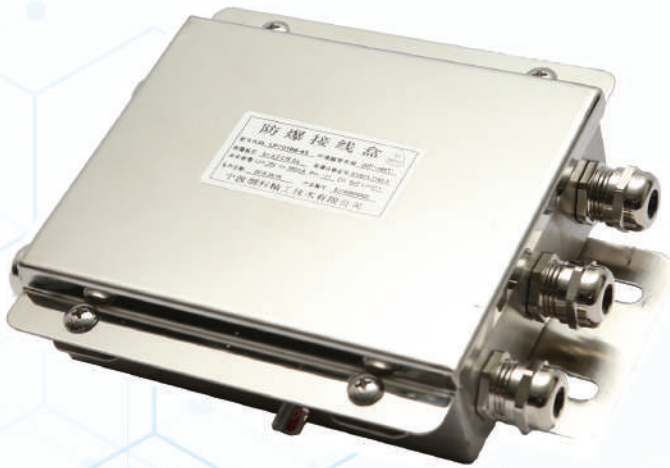

Junction box IDS SSEX

L 192 mm.
W 136 mm.
CABLE GLAND 16 mm.