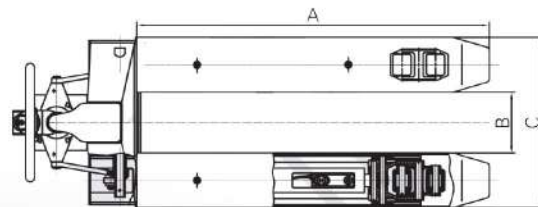

MODEL IDS706 SERIES Hand pallet scale

SDS LOAD CELL
HIGH PRECISION
& PERFORMANCE

Features

- Resolution 1/4000 - 1/5000
- For checking incoming goods, Determining shipping weights
- Raise efficiency and simplifies logistic
- Can choose other indicators
- Automatic swith-off after setting time of non-use
- Rechargeable battery

LP7510-NTEP

IDS701-PLED

XK-3150EX

IDS701 PLCD

Capacity & Resolution

Model	IDS706-500K	IDS706-1000K	IDS706-2000K
Resolution	0.1 kg	0.2 kg	0.5 kg
Error	0.3 kg	0.6 kg	2 kg

Specification

MODEL	A (mm)	B (mm)	C (mm)	D (mm)	E (mm)	Weight(kg)
AE	1150	195	555	85	200	118
AU	1220	330	690	85	200	127