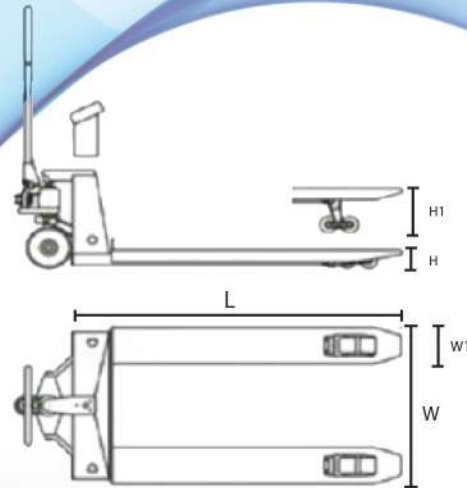

MODEL IDS706-SS Series

Hand pallet stainless scale

IDS LOAD CELL
HIGH PRECISION
HIGH PERFORMANCE

IDS701-SS-LED

IDS701-SS-LCD

IDS701-SS-PLED

Features

- Resolution 1/2000 - 1/3000
- Stainless steel construction
- For checking incoming goods
- Determining shipping weights
- Raise efficiency and simplifies logistic
- Can choose another indicator
- Automatic swith-off after setting time of non-use
- Rechargeable battery

Capacity & Resolution

Model	IDS706-SS 500K	IDS706-SS 1000K	IDS706-SS 2000K
Resolution	0.2 kg	0.5 kg	1 kg

Specification

Model	W	W1	H	H1	L	Capacity
IDS706-AE-S	550mm.	160mm.	90 mm.	195mm.	1150mm.	2000kg.
IDS706-AU-S	685mm.	160mm.	90 mm.	195mm.	1150mm.	2000kg.